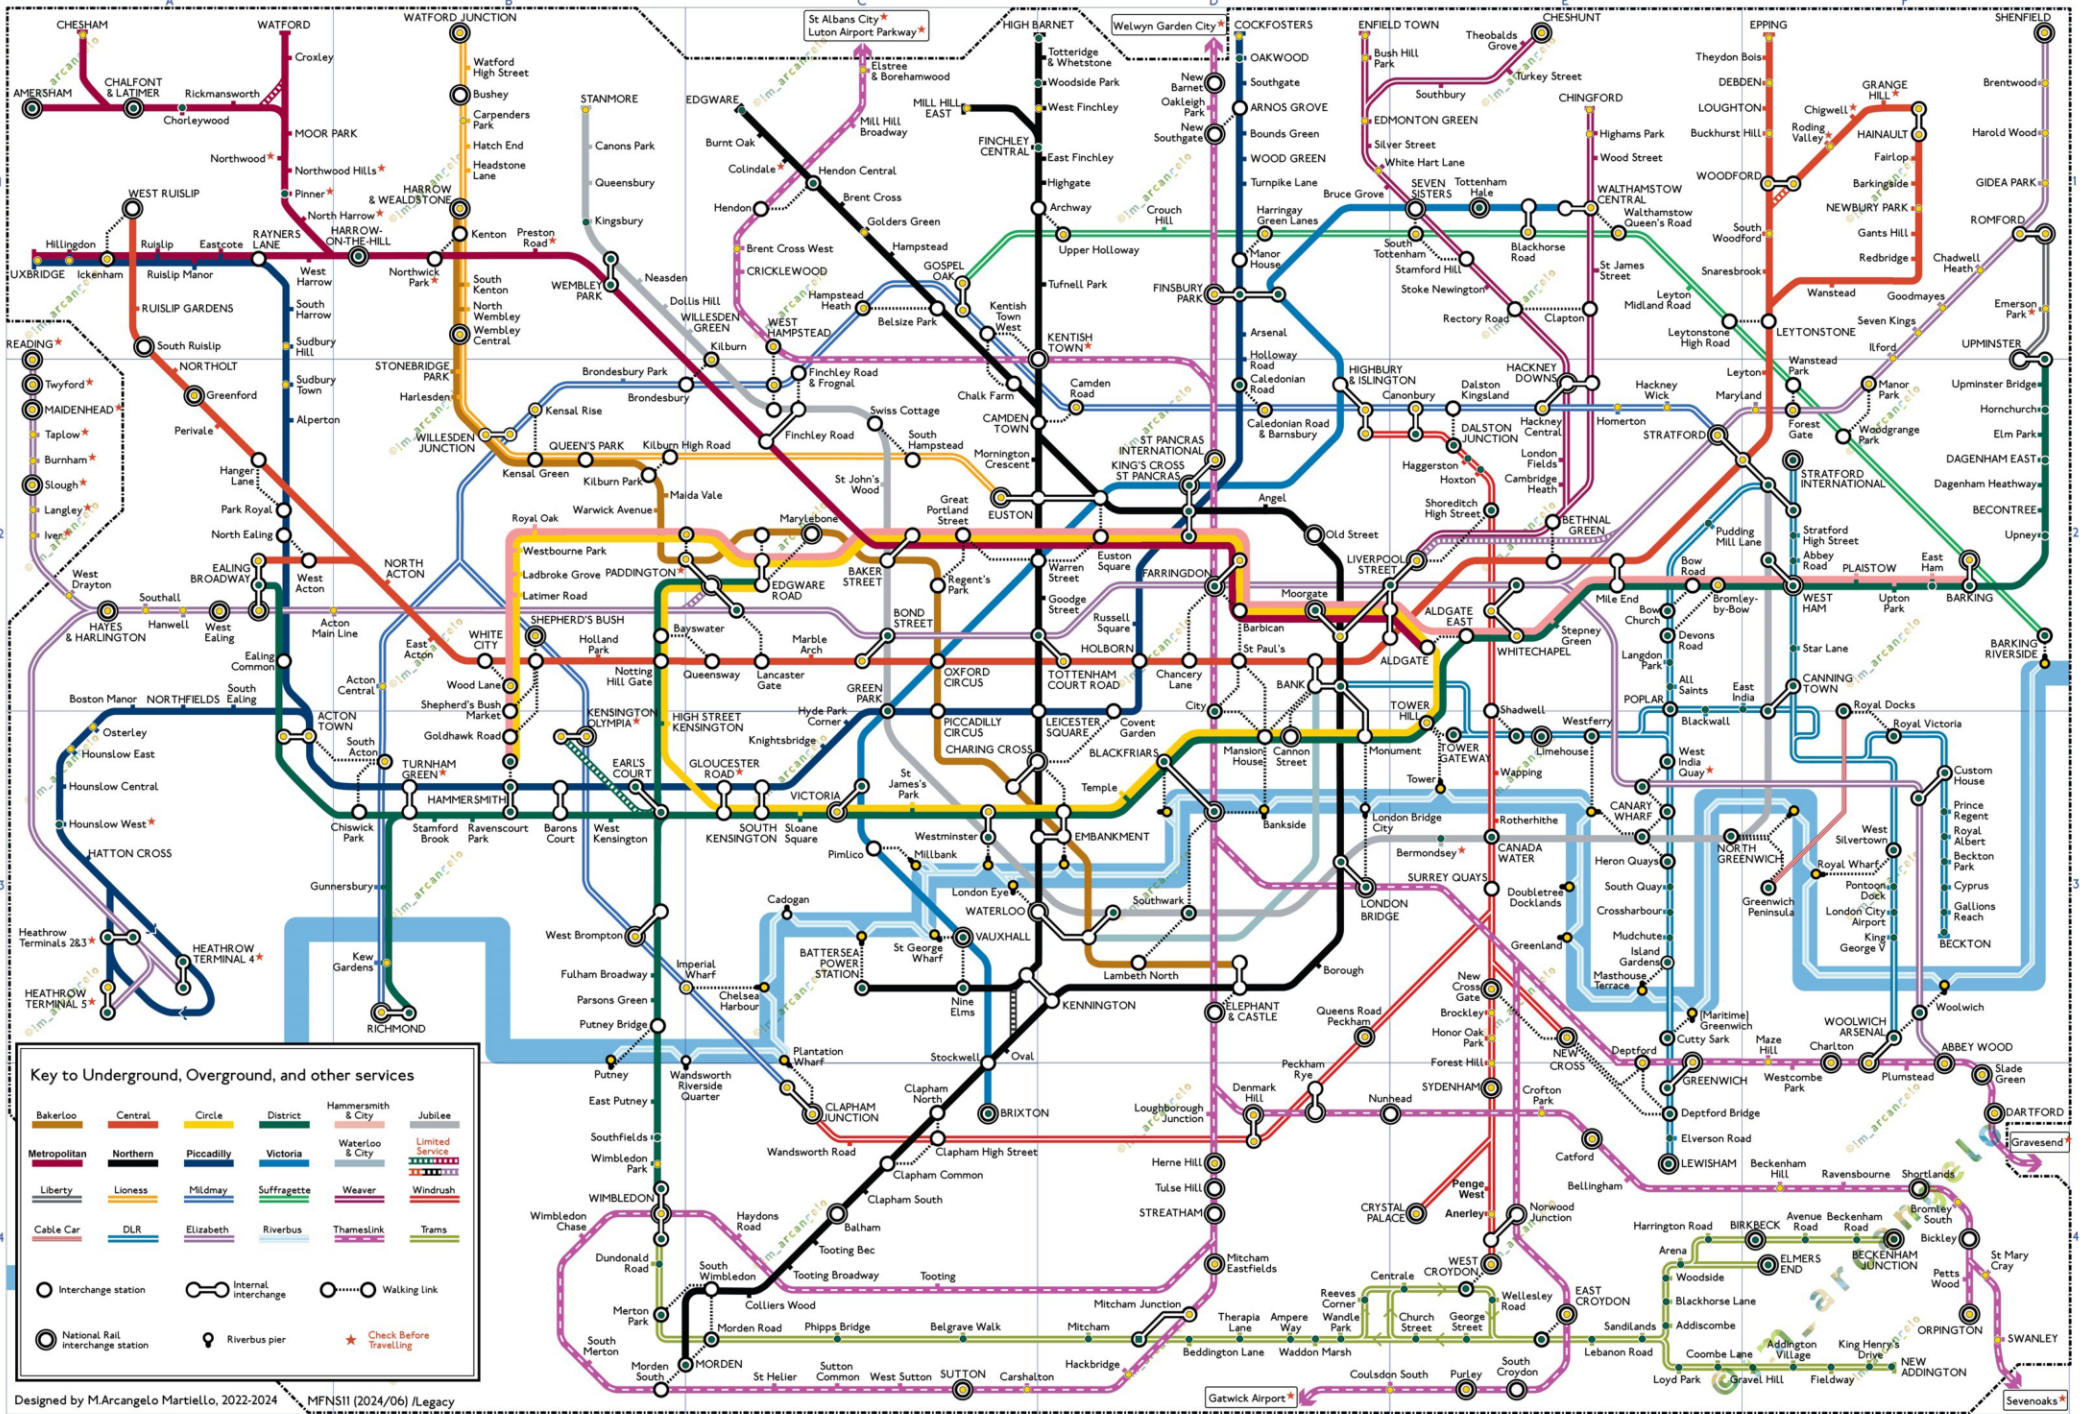

# LEGACY MAP OF THE LONDON UNDERGROUND

Designed by M.Arcangelo Martiello, 2022-2024 MFNSII (2024/06) / Legacy